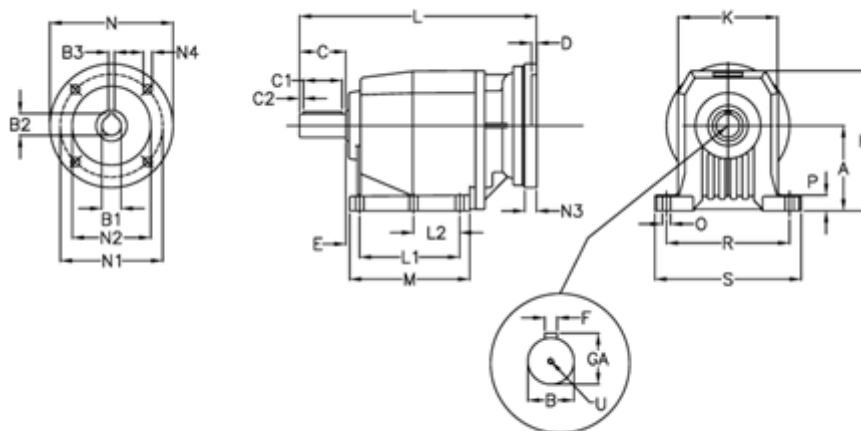

Article number: 40600702291235

Description: Helical gearbox
C702P-22,9-P90B5

Measures

A = 210	D = 4.0	L2 = 0.0	P = 30
B = 60	E = 25	M = 222.0	R = 300
B1 = 24	F = 18	N = 200	S = 350
B2 = 27.3	GA = 64.0	N1 = 165	U = M20x42
B3 = 8	H = 349	N2 = 130	
C = 120	K = 262	N3 = 0	
C1 = 90	L = 473.0	N4 = M10x12	
C2 = 15	L1 = 165.0	O = 22	